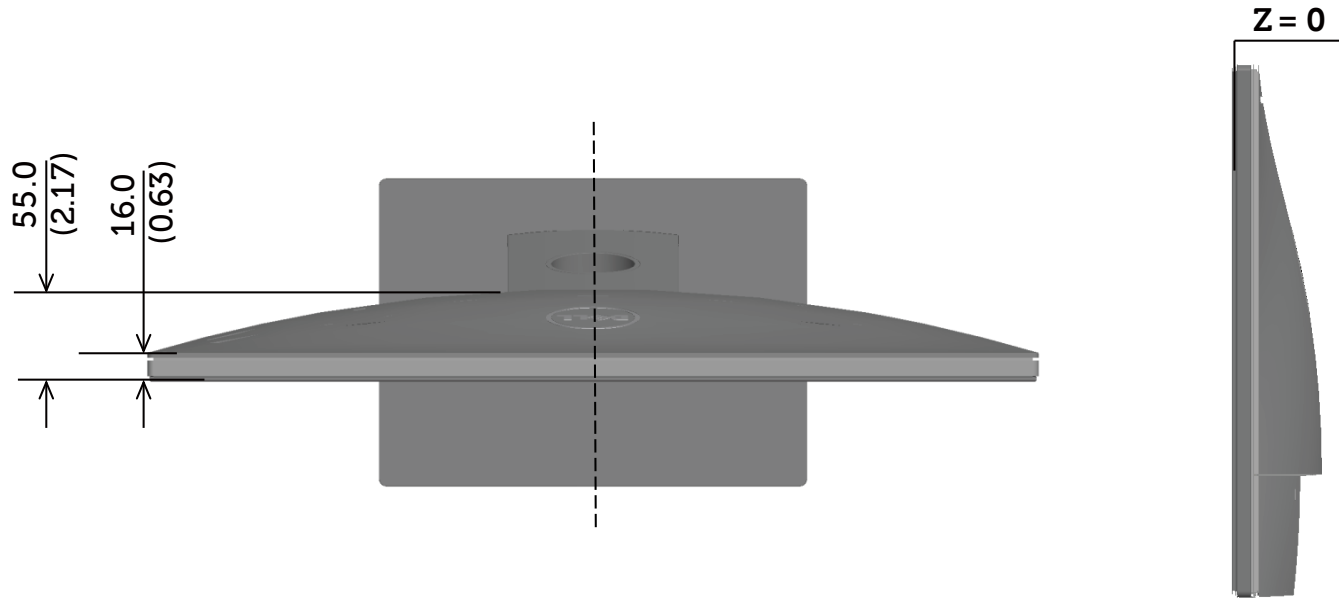

# SE2416HM Outline Dimensions

Nominal Dimensions  
Unit: mm/(inch)

Back view of Monitor without stand