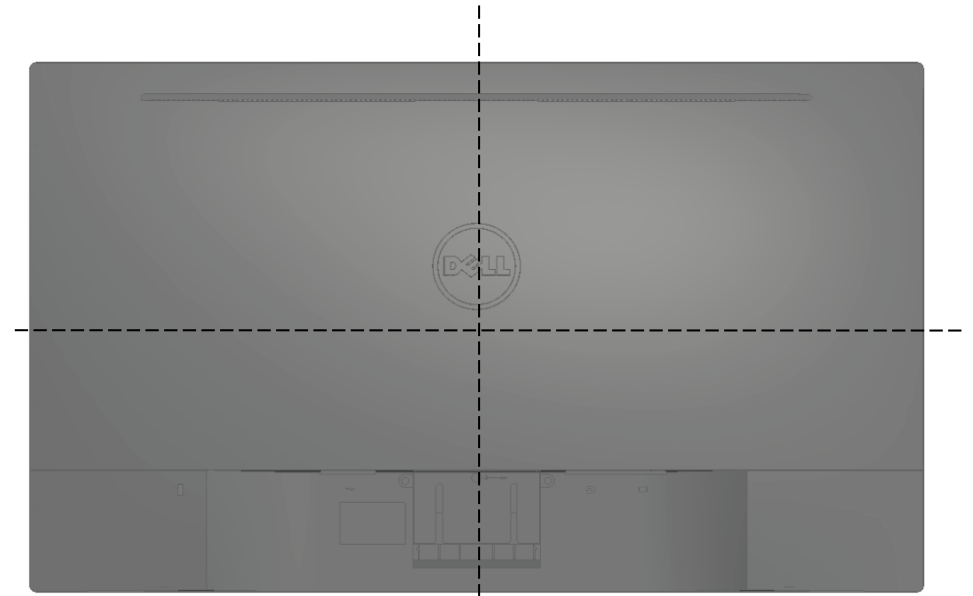

# SE2416HM Outline Dimensions

Nominal Dimensions  
Unit: mm/(inch)

Back view of Monitor without stand